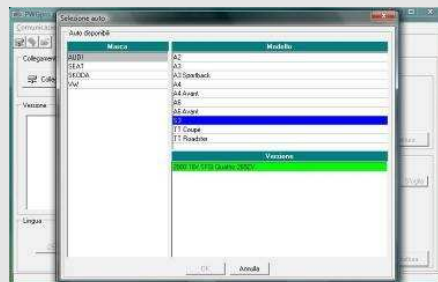

the vehicle, to saving and uploading several mapping files, ready to be written directly on the vehicle.

Versions

To better meet our customers' needs, Powergate is proposed in the following versions, each addressed to a different target:

Powergate M - available from version M01 to M12, is addressed to professional tuner only for programming vehicles of a certain brand.

Customizations

Alientech gives his dealers the opportunity to customize **Powergate** with their company logo or a personal brand. You can customize your faceplate, using any pattern and color. You can even customize the software interface and the logo that is shown on the display when you turn on the device, thus your customized **Powergate** becomes the winning solution for promoting your own brand.

Minimal Requirements

Powergate II is compatible only with Windows Vista and Windows7

Support list:

CAR Alfa Romeo 147 1900 JTD 8v M-Jet 120 2005 BOSCH EDC16C39 129
CAR Alfa Romeo 147 1900 JTD 16v M-Jet 140 2003 BOSCH EDC16C8 129
CAR Alfa Romeo 147 1900 JTD 16v M-Jet 150 2005 BOSCH EDC16C39 129
CAR Alfa Romeo 147 1900 JTD 16v M-Jet 170 2007 BOSCH EDC16C39 129
CAR Alfa Romeo 147 1900 JTD 8v 100 2001 BOSCH EDC15C7 118
CAR Alfa Romeo 147 1900 JTD 8v 115 2001 BOSCH EDC15C7 118
CAR Alfa Romeo 156 (II) 1900 JTD 16v M-Jet 140 2003 BOSCH EDC16C8 129
CAR Alfa Romeo 156 (II) 1900 JTD 16v M-Jet 150 2004 BOSCH EDC16C8 129
CAR Alfa Romeo 156 (II) 1900 JTD 8v 115 2003 BOSCH EDC15C7 118
CAR Alfa Romeo 156 (II) 2400 JTD 20v M-Jet 170 2003 BOSCH EDC16C8 129
CAR Alfa Romeo 156 1900 JTD 16v M-Jet 140 2002 BOSCH EDC16C8 129
CAR Alfa Romeo 156 1900 JTD 8v 110 2000 BOSCH EDC15C7 118
CAR Alfa Romeo 156 1900 JTD 8v 115 2001 BOSCH EDC15C7 118